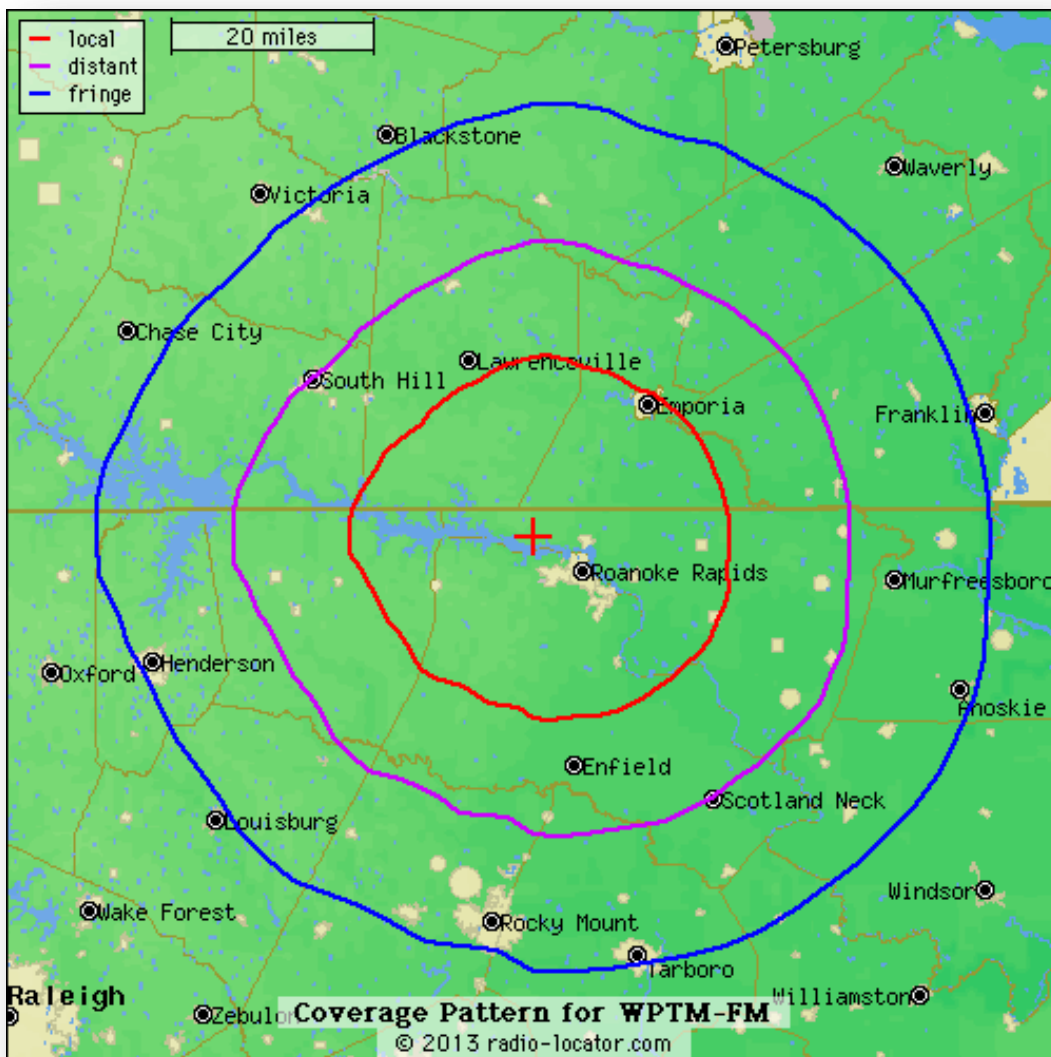

Playing
Everything
Country!!!

The All New Maverick 102.3 is like no other country station in the coverage area by choice. As you can see our coverage gives your businesses the opportunity to reach thousands of listeners who are die hard country fans!

The map above gives you an idea of the coverage/listening area of The All New Maverick 102.3